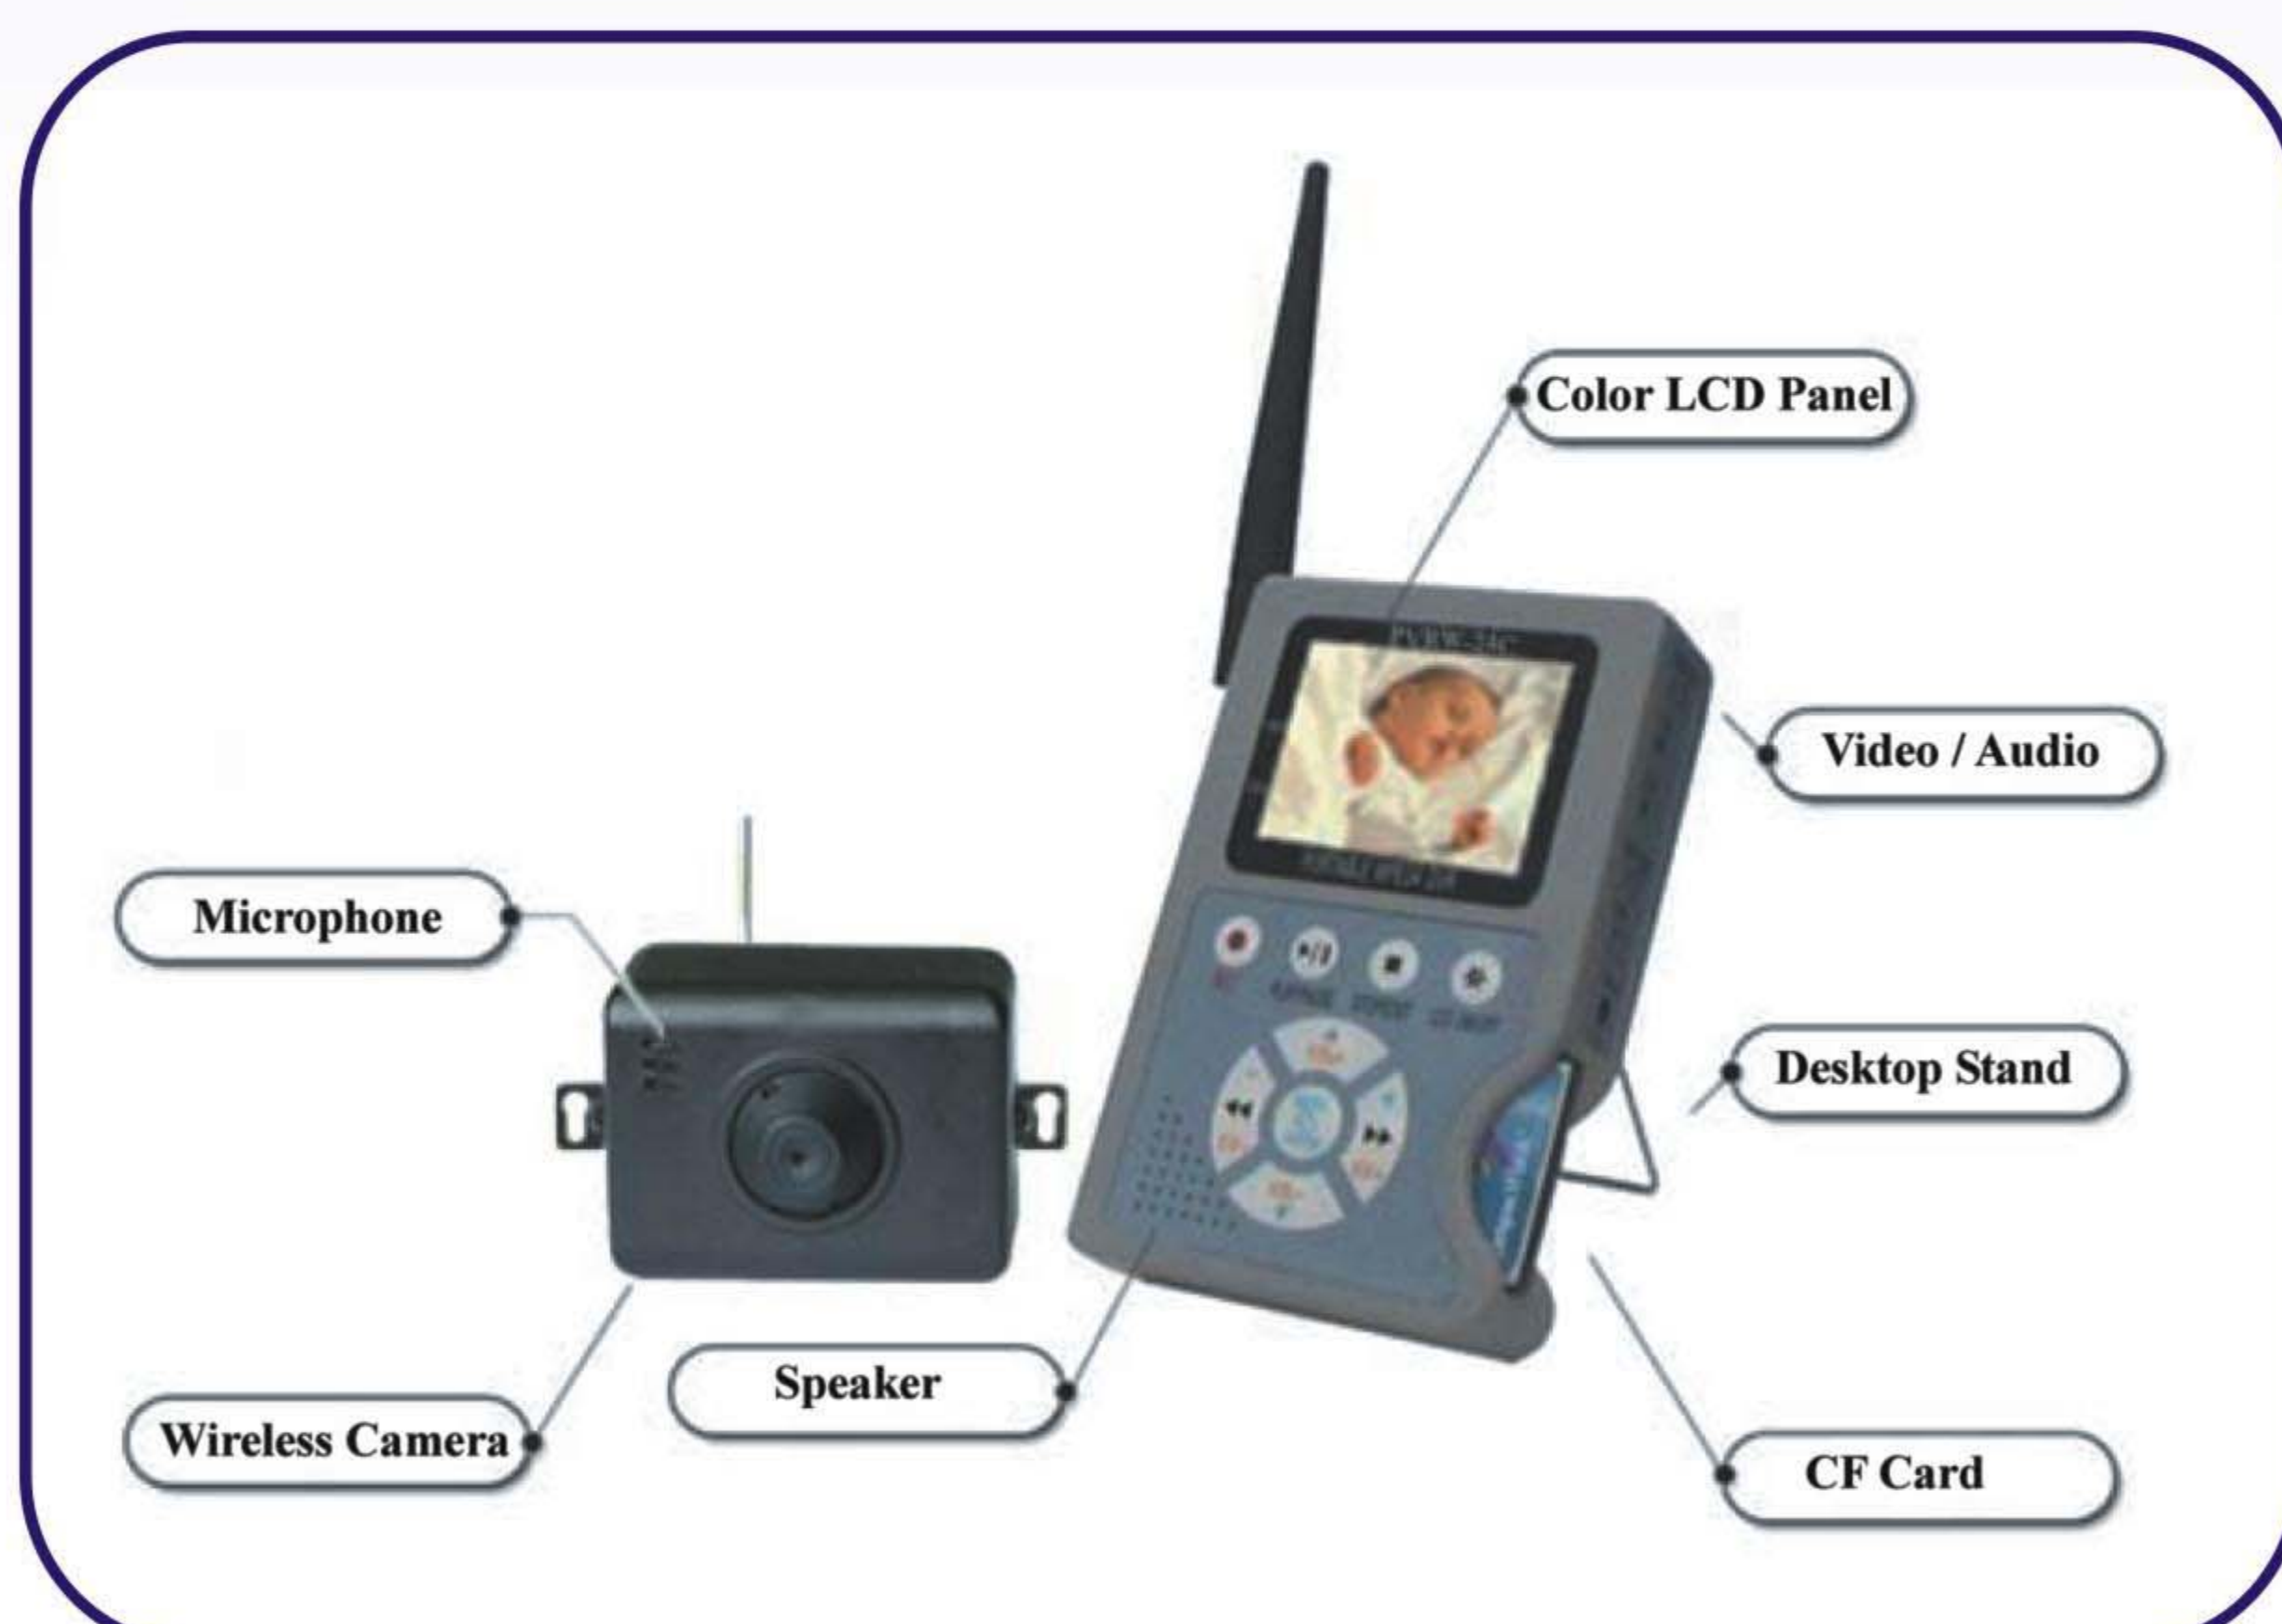

## Features

- It has the automatic motion detection features and can record for long durations
- It has built in wireless receiving and recording ability
- It is primarily being used by police, law enforcement agencies, etc
- It comes with a 2.4 GHz wireless button camera (Since 2.4 GHz is a free frequency so it doesn't require taking and license from the Govt.)
- Its memory can be enhanced by inserting an optional 4 GB SD Card
- Specially designed for evidence collection
- Real time recording with date and time stamping
- Smallest button shape camera for hidden AV recording
- Great for investigation or surveillance
- No extra power needed for the camera
- Play and record all kind of MP4 movies
- Play and record MP3 songs
- Built in High Capacity Hard Disk Drive
- Plug and play, No installation required
- Extra matching buttons are included for the whole shirt
- Batteries included
- Built in microphone in button camera for audio recording
- Wide Screen LCD display with On / Off switch
- It can be connected to a PC through USB port for downloading footage for further editing or email purpose
- Open transmission distance is 100 m in ideal conditions
- The DVR supports: manual, motion detection and scheduled recording mode with independent video size, quality and frame rate set up.

## Camera Types

## Portable DVR

## Packing

**Dimension: 24.4(L) x16.3 (W) x7.1 (H) cm**

**Portable MPEG4 DVR x1, Wireless Camera x1, Audio/Video Line Cable x1, DC 12V x2, Screw (Button) x5**

Importer & Distributor:

**Worldwide Technologies**