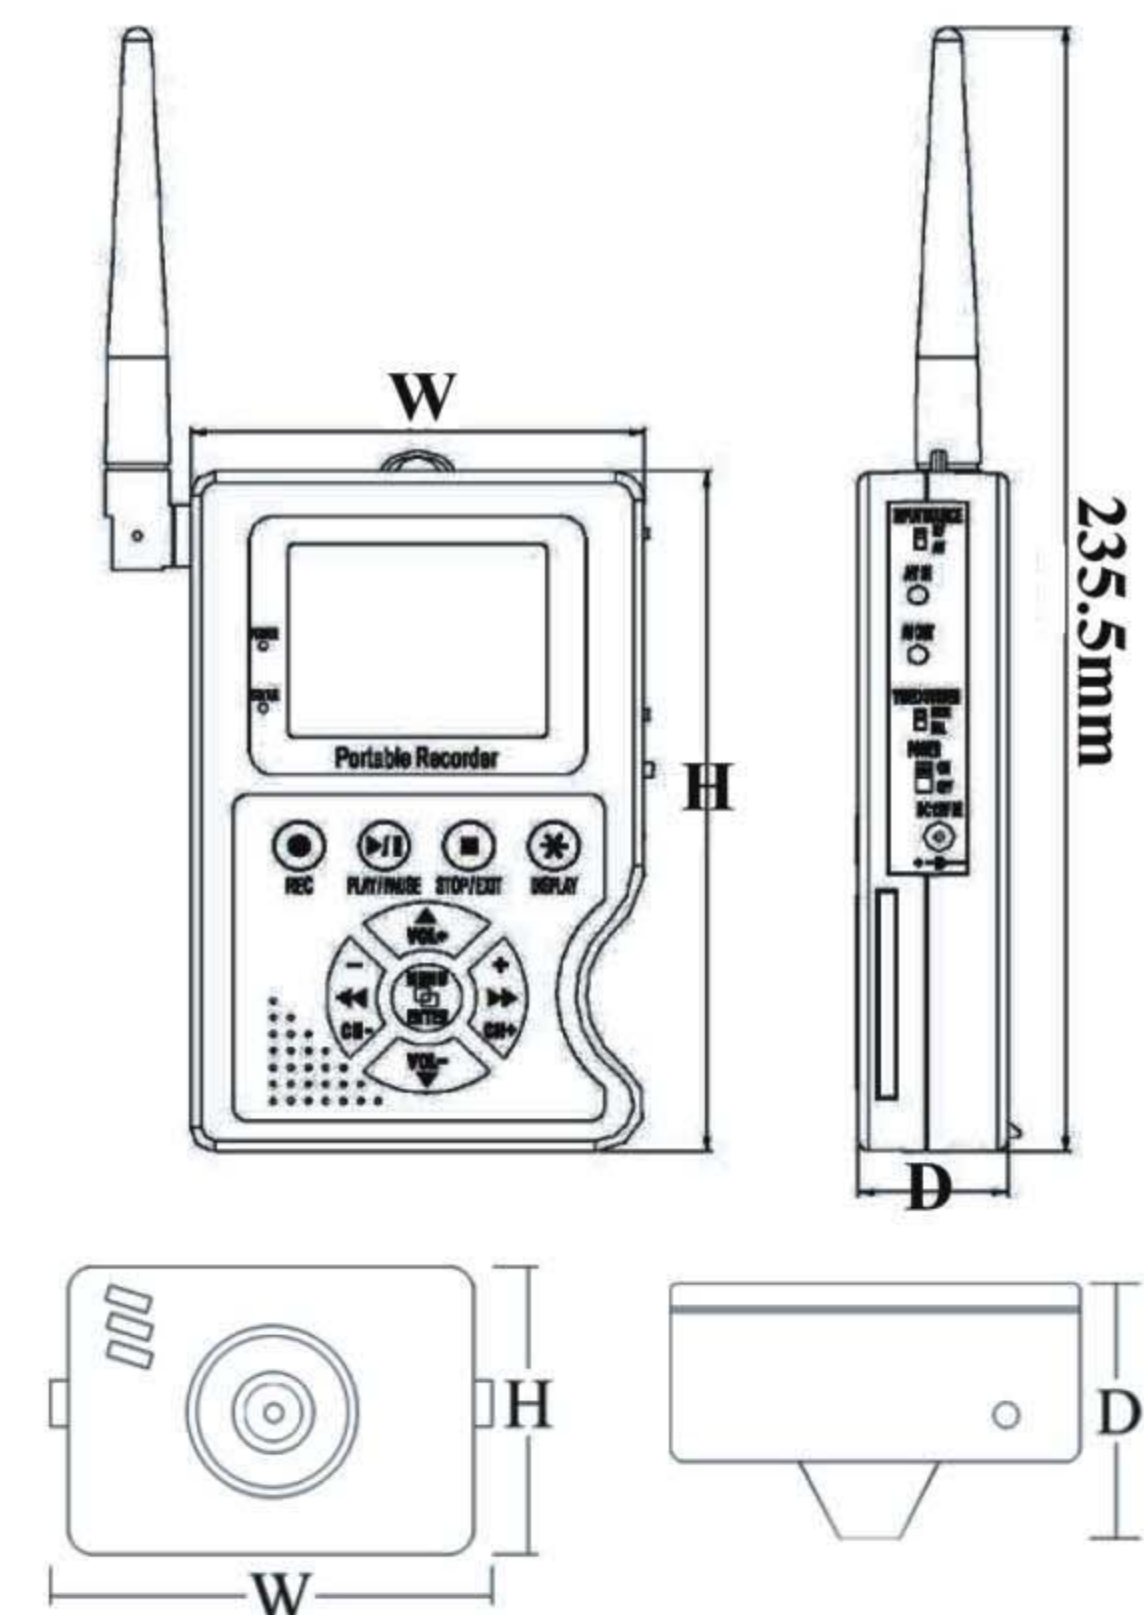

## Features

- It has the automatic motion detection features and can record for long durations
- It has built in wireless receiving and recording ability
- It is primarily being used by police, law enforcement agencies, etc
- It comes with a 2.4 GHz wireless button camera (Since 2.4 GHz is a free frequency so it doesn't require taking and license from the Govt.)
- Its memory can be enhanced by inserting an optional 4 GB SD Card
- Specially designed for evidence collection
- Real time recording with date and time stamping
- Smallest button shape camera for hidden AV recording
- Great for investigation or surveillance
- No extra power needed for the camera
- Play and record all kind of MP4 movies
- Play and record MP3 songs
- Built in High Capacity Hard Disk Drive
- Plug and play, No installation required
- Extra matching buttons are included for the whole shirt
- Batteries included
- Built in microphone in button camera for audio recording
- Wide Screen LCD display with On / Off switch
- It can be connected to a PC through USB port for downloading footage for further editing or email purpose
- Open transmission distance is 100 m in ideal conditions
- The DVR supports: manual, motion detection and scheduled recording mode with independent video size, quality and frame rate set up.

## Camera Types

## Portable DVR

## Packing

**Dimension: 24.4(L) x16.3 (W) x7.1 (H) cm**

**Portable MPEG4 DVR x1, Wireless Camera x1, Audio/Video Line Cable x1, DC 12V x2, Screw (Button) x5**

Importer & Distributor:

**Worldwide Technologies**