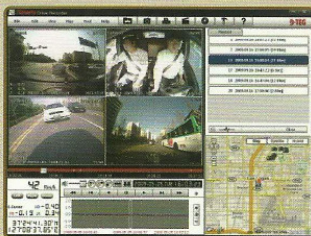

Secure video recording
Embedded super capacity assures recording without failure in case of abnormal power shut down

Full-time recording of shocks / speed / location information
Easy management of route and driving habit through full-time recording of shocks / vibrations / speed / location

Excellent analysis software
Search, play and analyze by speed / shocks / location data

Shock sensor graph
Recorded data of incidents can be displayed in a clear-cut graph through 3G sensor

Integrated Google Map
Embedded GPS, record location and recorded content of the accident can be displayed simultaneously

Link to Google Earth

Analysis Software

Data values can be easily analyzed with video, audio, speed, gravity, acceleration and sensor value at the time of shock collected from GPS and G-sensor

AVI Converting
Built-in AVI converter

Create Monitoring Reports
All the information can be easily reported.

Accessories

Front View Camera

DTR-100
CMOS

STR-100
CCD

Night Vision Camera

STR-100IR
CCD

Rear View Camera