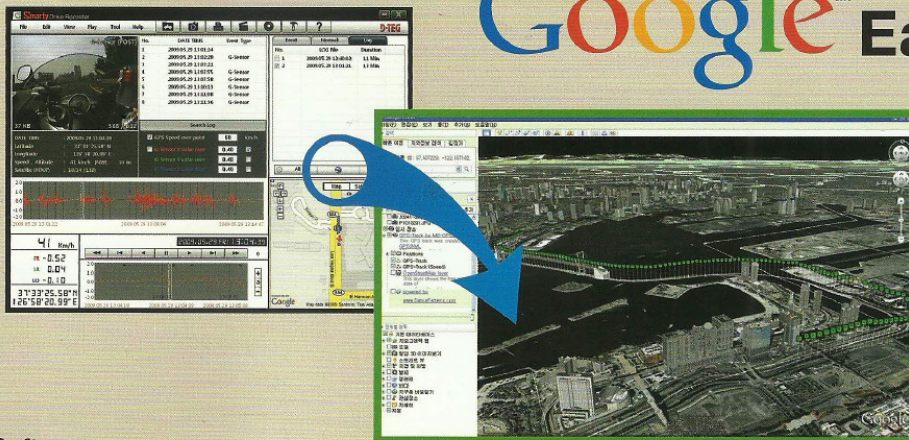

Link to Google Earth

Analysis Software